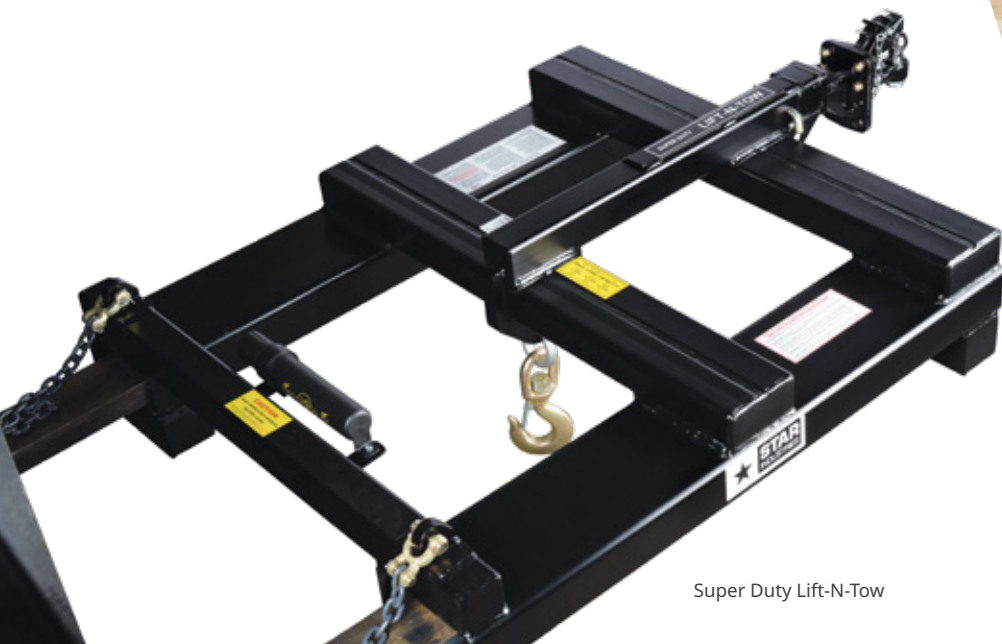

# LIFT-N-TOW

Don't risk an OSHA citation. Star Industries Lift-N-Tow is the safe and easy way to lift, load and tow with your forklift. Simply slip over the forks and swap between ball, pintle and combination hitches to lift and tow all types of loads weighing up to a massive 10,000 lbs for the standard Lift-N-Tow, a massive 16,000 lbs towing weight for the Super Duty Lift-N-Tow and 30,000 lbs with the Navy Lift-N-Tow.

- Universal 'slip on forks' style
- Easily swap between ball, pintle and combination hitches
- Rugged heavy-duty construction for increased durability and long life
- Includes convenient tool tray on 1390B

## SPECIFICATIONS

Model	Accepts Forks	Max Lift Capacity on Swivel Hook	Max Lift Capacity on Receiver Jib	Max Gross Towing Weight	Weight (w/o Hitch Adaptor)	Fork Pocket Size	Center-to-Center of Fork Opening	Pocket Ends
Lift-N-Tow 1390B	6"W x 2 3/4" thick	4,000 lbs	2,000 lbs	10,000 lbs	220 lbs	48"L x 6 3/4 x 3" ID	13 1/4"	Open
Super Duty Lift-N-Tow 1395B	8"W x 2 3/4" thick	10,000 lbs	3,000 lbs	16,000 lbs	400 lbs	48"L x 8 3/4 x 3" ID	34 3/4"	Open
Navy Lift-N-Tow 1396C	8"W x 2 3/4" thick	12,000 lbs	6,000 lbs	30,000 lbs	505 lbs	48"L x 8 3/4 x 3" ID	34 3/4"	Open