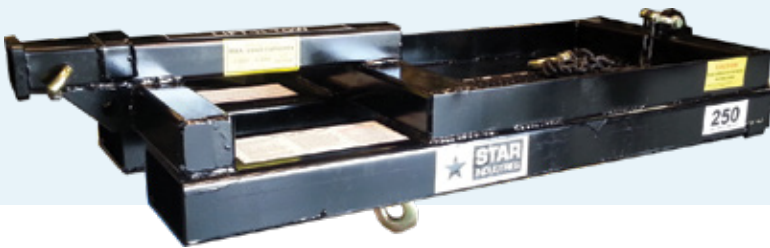

## SPECIFICATIONS

Model	Accepts Forks	Max Lift Capacity on Swivel Hook	Max Lift Capacity on Receiver Jib	Max Gross Towing Weight	Weight (w/o Hitch Adaptor)	Fork Pocket Size	Center-to-Center of Fork Opening	Pocket Ends
Lift-N-Tow 1390B	6"W x 2 3/4" thick	4,000 lbs	2,000 lbs	10,000 lbs	220 lbs	48"L x 6 3/4 x 3" ID	13 1/4"	Open
Super Duty Lift-N-Tow 1395B	8"W x 2 3/4" thick	10,000 lbs	3,000 lbs	16,000 lbs	400 lbs	48"L x 8 3/4 x 3" ID	34 3/4"	Open
Navy Lift-N-Tow 1396C	8"W x 2 3/4" thick	12,000 lbs	6,000 lbs	30,000 lbs	505 lbs	48"L x 8 3/4 x 3" ID	34 3/4"	Open